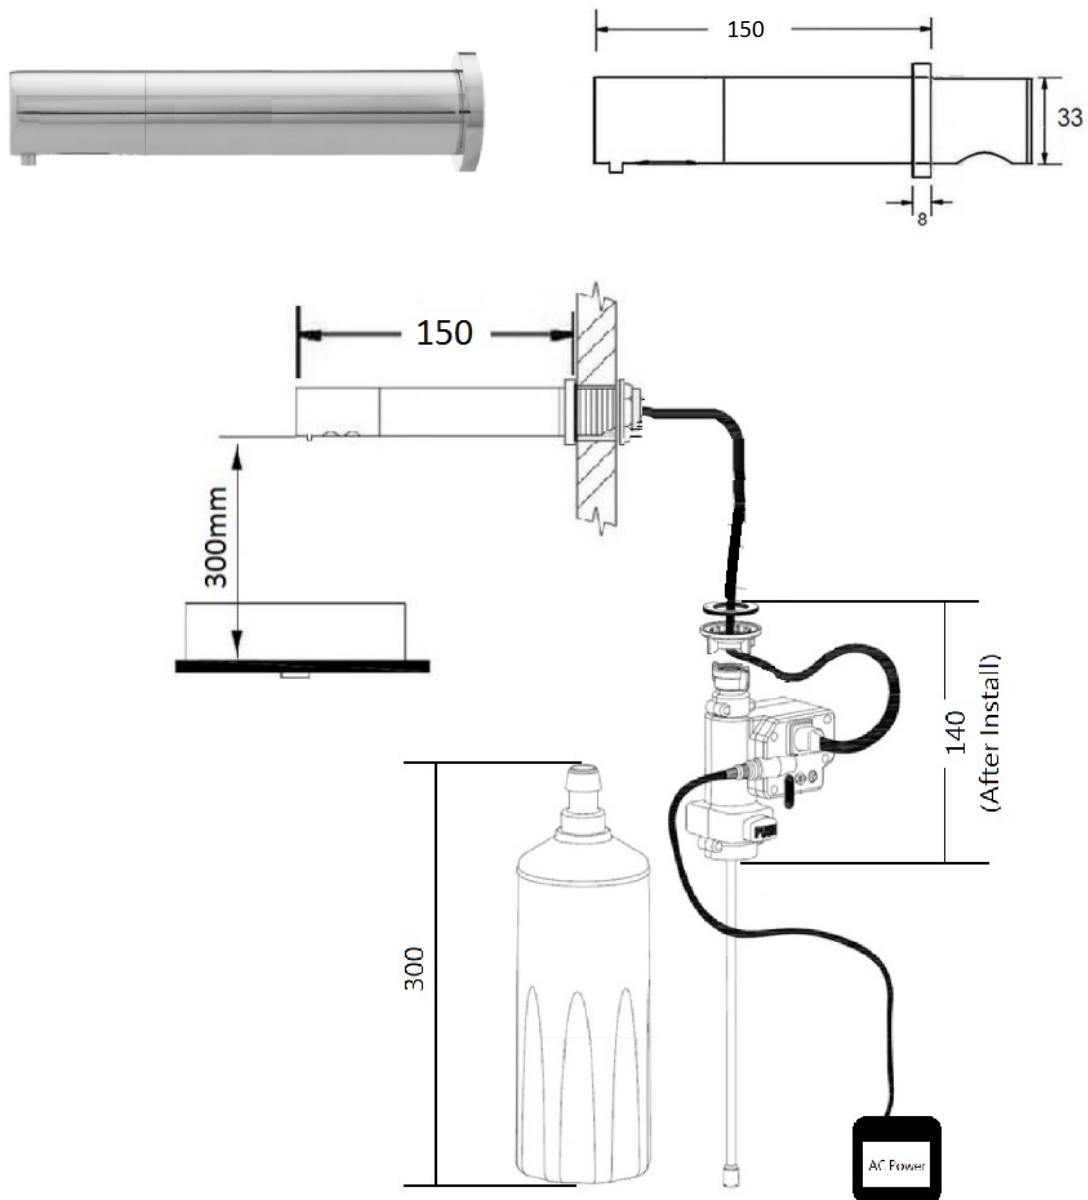

Wall Mounted Soap Dispenser

Model :	SD150
Description :	Wall Mounted Soap Dispenser
Brand :	K&E
Product Origin :	Made in Taiwan, Assembled in HK.
Capacity :	1600ml
Finish :	Polished Chrome
Dimension :	The above diagrams are for reference purpose and actual dimension shall refer to submission sample.