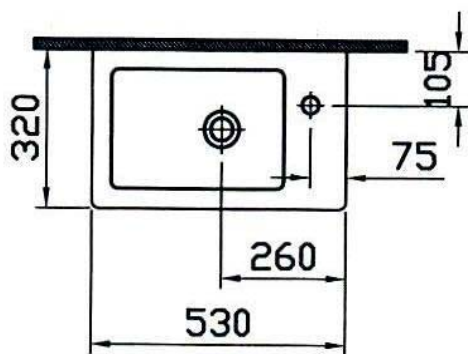

# Vittra®

**Model : 4177-003-0012**  
**Product : Counter Top Basin**

MADE IN TURKEY