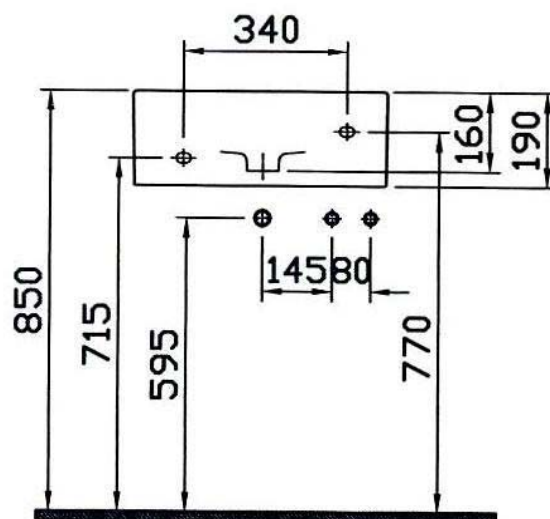

# Vittra®

**Model : 4177-003-0012**  
**Product : Counter Top Basin**

MADE IN TURKEY