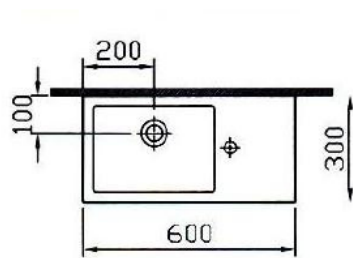

Arkitekt

VitrA®

Model : 4249-003-0012
Product : Washbasin, 60 X 30 cm
Without Tap Hole

Model : 4249-003-0029
Product : Washbasin, 60 X 30 cm
Tap Hole On the Right Side

4249-XXX-0012

4249-XXX-0029

MADE IN TURKEY