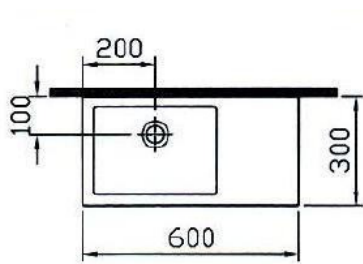

Arkitekt

VitrA®

Model : 4249-003-0012
Product : Washbasin, 60 X 30 cm
Without Tap Hole

Model : 4249-003-0029
Product : Washbasin, 60 X 30 cm
Tap Hole On the Right Side

4249-XXX-0012

4249-XXX-0029

MADE IN TURKEY