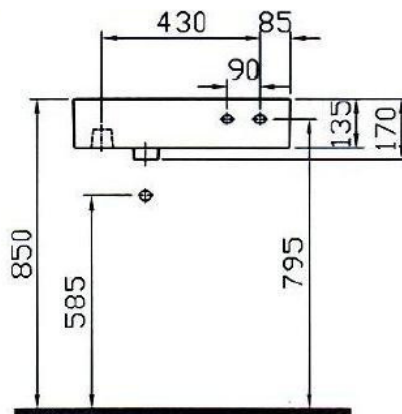

Arkitekt

VitrA®

Model : 4249-003-0012
Product : Washbasin, 60 X 30 cm
Without Tap Hole

Model : 4249-003-0029
Product : Washbasin, 60 X 30 cm
Tap Hole On the Right Side

4249-XXX-0012

4249-XXX-0029

MADE IN TURKEY