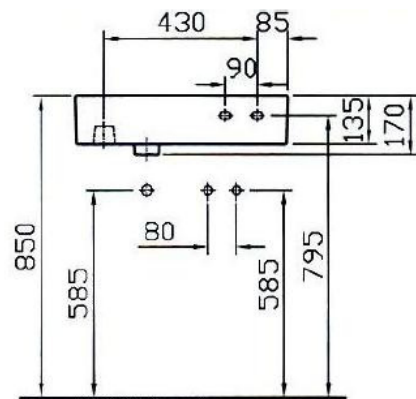

Arkitekt

VitrA®

Model : 4249-003-0012
Product : Washbasin, 60 X 30 cm
Without Tap Hole

Model : 4249-003-0029
Product : Washbasin, 60 X 30 cm
Tap Hole On the Right Side

4249-XXX-0012

4249-XXX-0029

MADE IN TURKEY