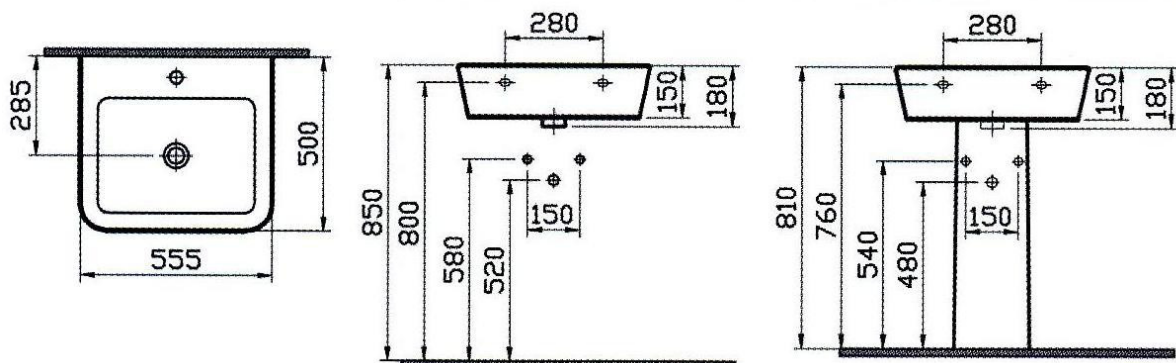

Matrix

VitrA®

Model : 5134-003-0001
Product : Square Washbasin, 55 cm

Model : 5118-003-0156
Product : Pedestal

MADE IN TURKEY