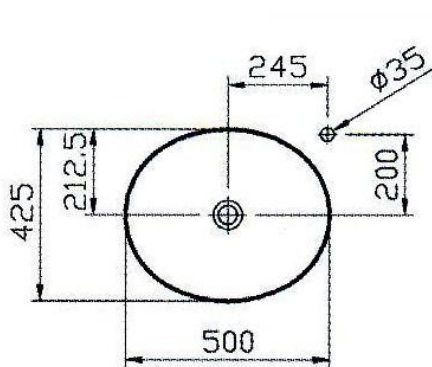

Piu Due

VitroA®

Model : 5190-003-0016

Product : Elliptical Washbasin, 50 cm

For built in faucet application

For countertop faucet application

MADE IN TURKEY