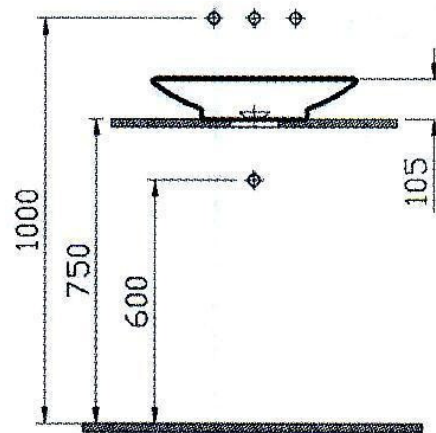

Piu Due

VitroA®

Model : 5190-003-0016

Product : Elliptical Washbasin, 50 cm

For built in faucet application

For countertop faucet application

MADE IN TURKEY