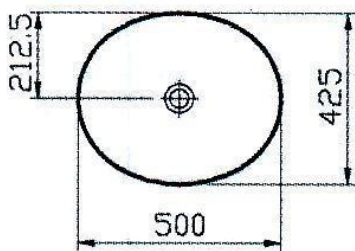

Piu Due

VitroA®

Model : 5190-003-0016

Product : Elliptical Washbasin, 50 cm

For built in faucet application

For countertop faucet application

MADE IN TURKEY