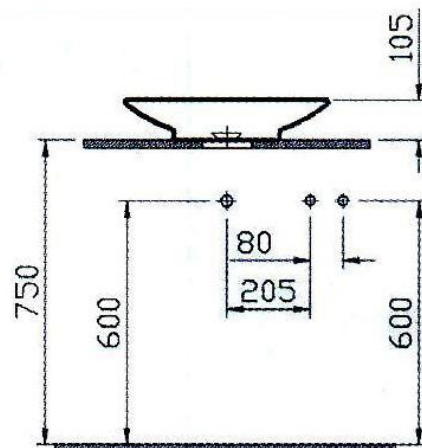

Piu Due

VitroA®

Model : 5190-003-0016

Product : Elliptical Washbasin, 50 cm

For built in faucet application

For countertop faucet application

MADE IN TURKEY