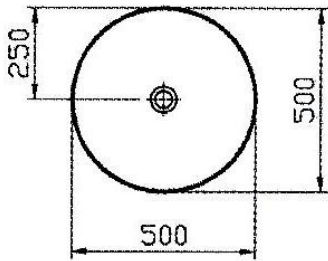

# VitroA®

**Model : 5192-003-0016**  
**Product : Circular Washbasin, 50 cm**

For built in faucet application

For countertop faucet application

MADE IN TURKEY