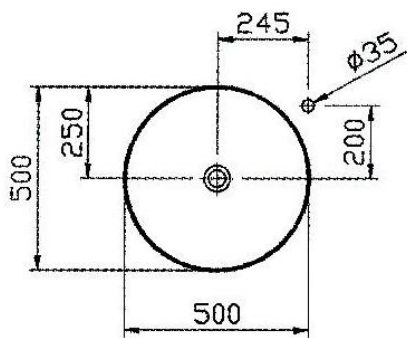

# VitroA®

**Model : 5192-003-0016**  
**Product : Circular Washbasin, 50 cm**

For built in faucet application

For countertop faucet application

MADE IN TURKEY