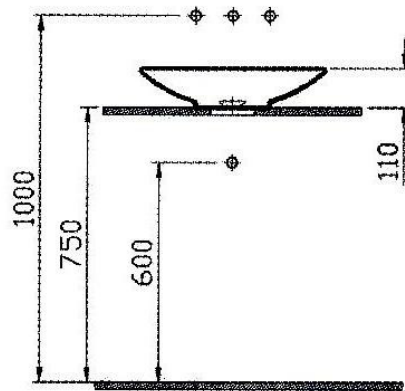

# VitroA®

**Model : 5192-003-0016**  
**Product : Circular Washbasin, 50 cm**

For built in faucet application

For countertop faucet application

MADE IN TURKEY