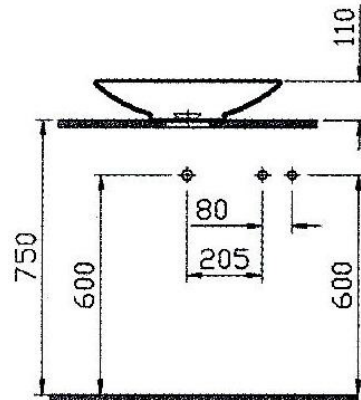

# VitroA®

**Model : 5192-003-0016**  
**Product : Circular Washbasin, 50 cm**

For built in faucet application

For countertop faucet application

MADE IN TURKEY