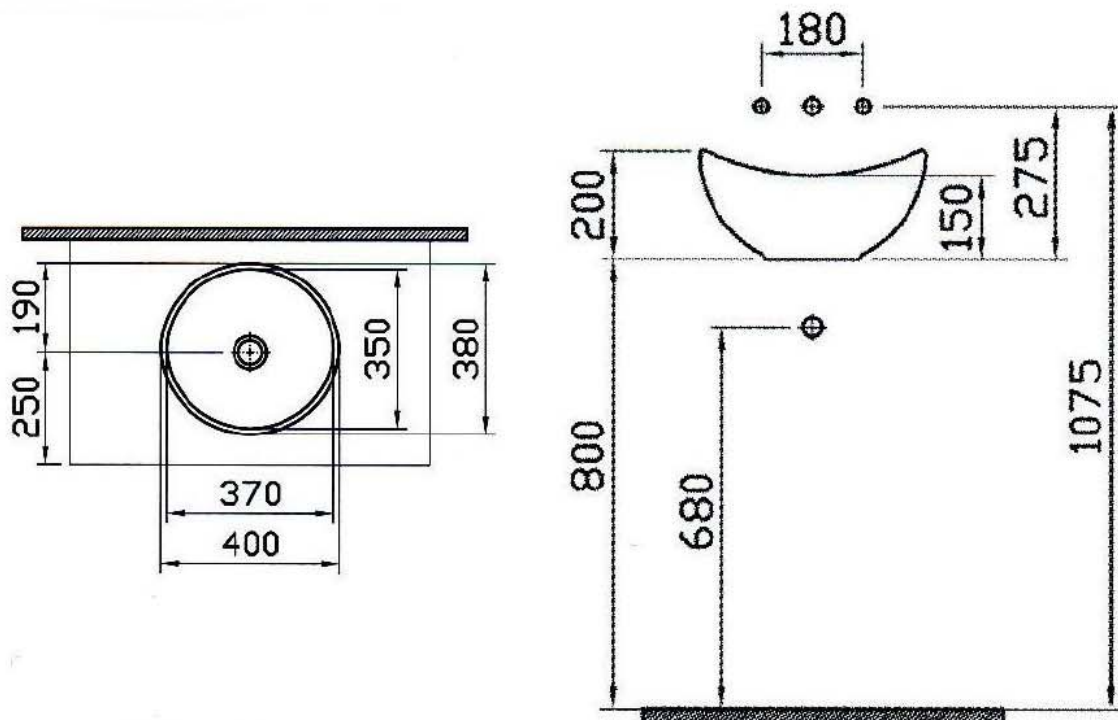

# Vittra®

**Model : 6059-003-0018**  
**Product : Juno Washbasin, 40 cm**  
**( Siphon Included )**

MADE IN TURKEY