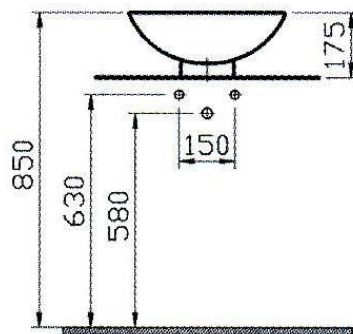

# VitrA®

**Model : 6164-003-0016**  
**Product : Options Washbasin, 42 cm**

MADE IN TURKEY