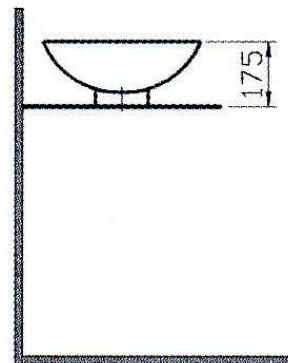

# VitrA®

**Model : 6164-003-0016**  
**Product : Options Washbasin, 42 cm**

MADE IN TURKEY