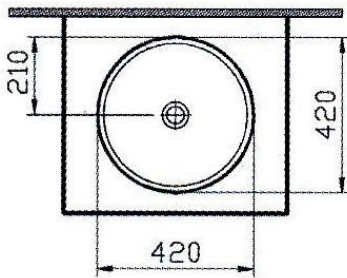

# VitrA®

**Model : 6164-003-0016**  
**Product : Options Washbasin, 42 cm**

MADE IN TURKEY