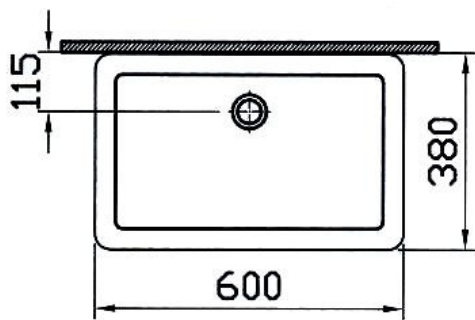

# Vittra®

**Model : 4080-003-0016**  
**Product : Rectangular Washbasin, 60 cm**  
**Without Trap Cover**

MADE IN TURKEY