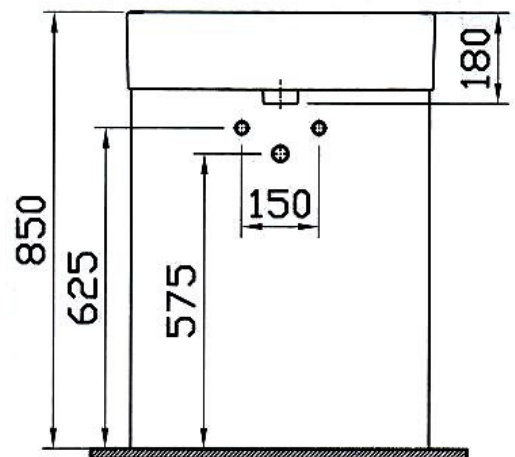

# Vittra®

**Model : 4080-003-0016**  
**Product : Rectangular Washbasin, 60 cm**  
**Without Trap Cover**

MADE IN TURKEY