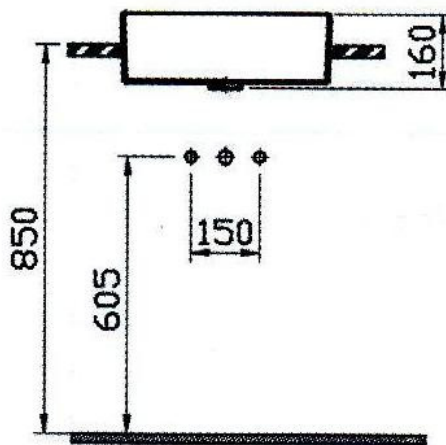

Matrix

VitrA®

Model : 5146-003-0787

Product : Semi-recessed Basin, 45 cm

MADE IN TURKEY