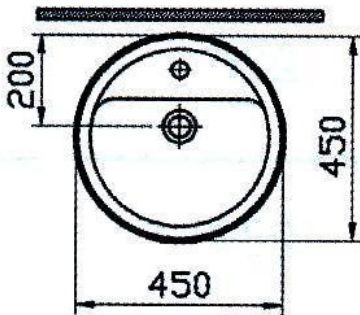

Matrix

VitrA®

Model : 5146-003-0787

Product : Semi-recessed Basin, 45 cm

MADE IN TURKEY