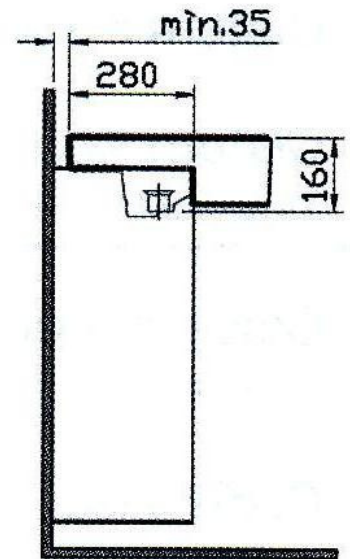

Matrix

VitrA®

Model : 5146-003-0787

Product : Semi-recessed Basin, 45 cm

MADE IN TURKEY