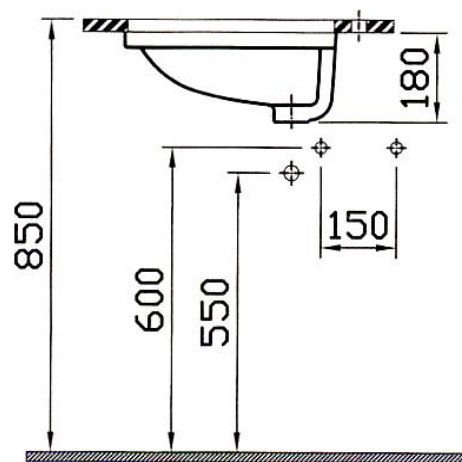

Think Hepi

VitroA®

Model : 4031-003-0012

Product : Under Counter Basin

MADE IN TURKEY