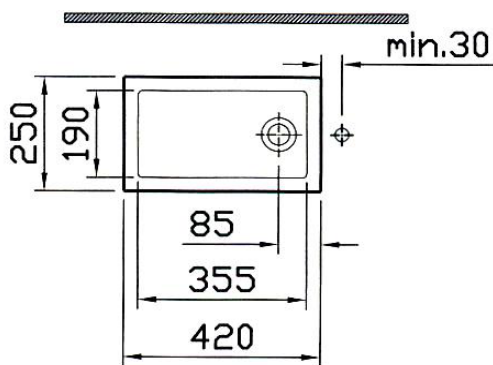

Think Hepi

VitroA®

Model : 4031-003-0012

Product : Under Counter Basin

MADE IN TURKEY