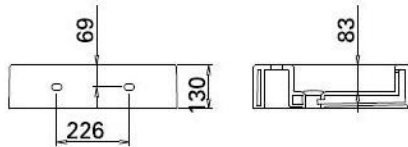

plan

108800 — Sanindusa Plan Wash Basin

6803235 — Plan Pair Of Legs

5A080380 — Towel Bar For 108800