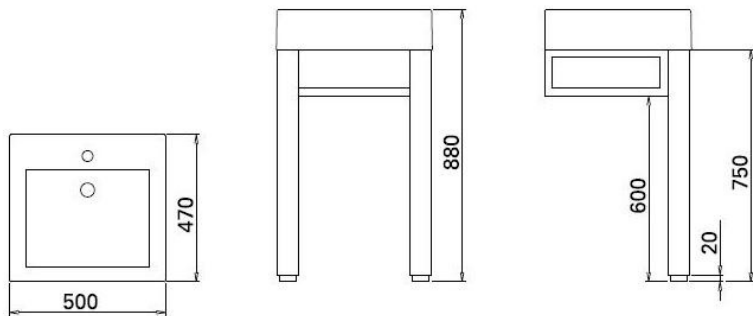

plan

108800 — Sanindusa Plan Wash Basin

6803235 — Plan Pair Of Legs

5A080380 — Towel Bar For 108800