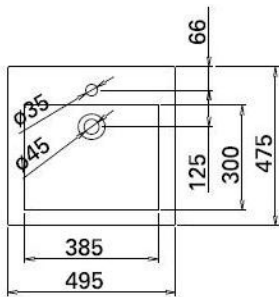

plan

108800 — Sanindusa Plan Wash Basin

6803235 — Plan Pair Of Legs

5A080380 — Towel Bar For 108800