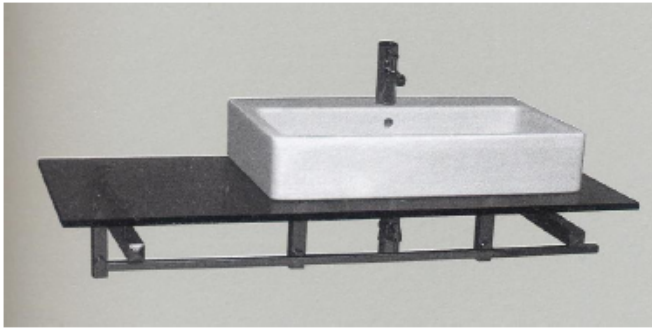

Nuovella

VitrA®

Model : 4077-003-0001

Product : Rectangular Washbasin, 50 cm

Model : 4148-003-0156

Product : Trap Cover

MADE IN TURKEY

Nuovella

VitroA®

Model : 4077-003-0001
Product : Rectangular Washbasin, 50 cm

Model : 340-1210
Product : Towel Bar

MADE IN TURKEY

Nuovella

VitroA®

Model : 4077-003-0001
Product : Washbasin, 50 cm

Model : 4078-003-0001
Product : Washbasin, 60 cm

Model : 50873
Product : Glass Counter With Towel Bar, 120 cm
Asymmetrical W.B. Installation
Without Washbasin 4077, 4078
Washbasin Hole is pre-drilled
Body Material : Glass , Color : Glass

4077-003-0001