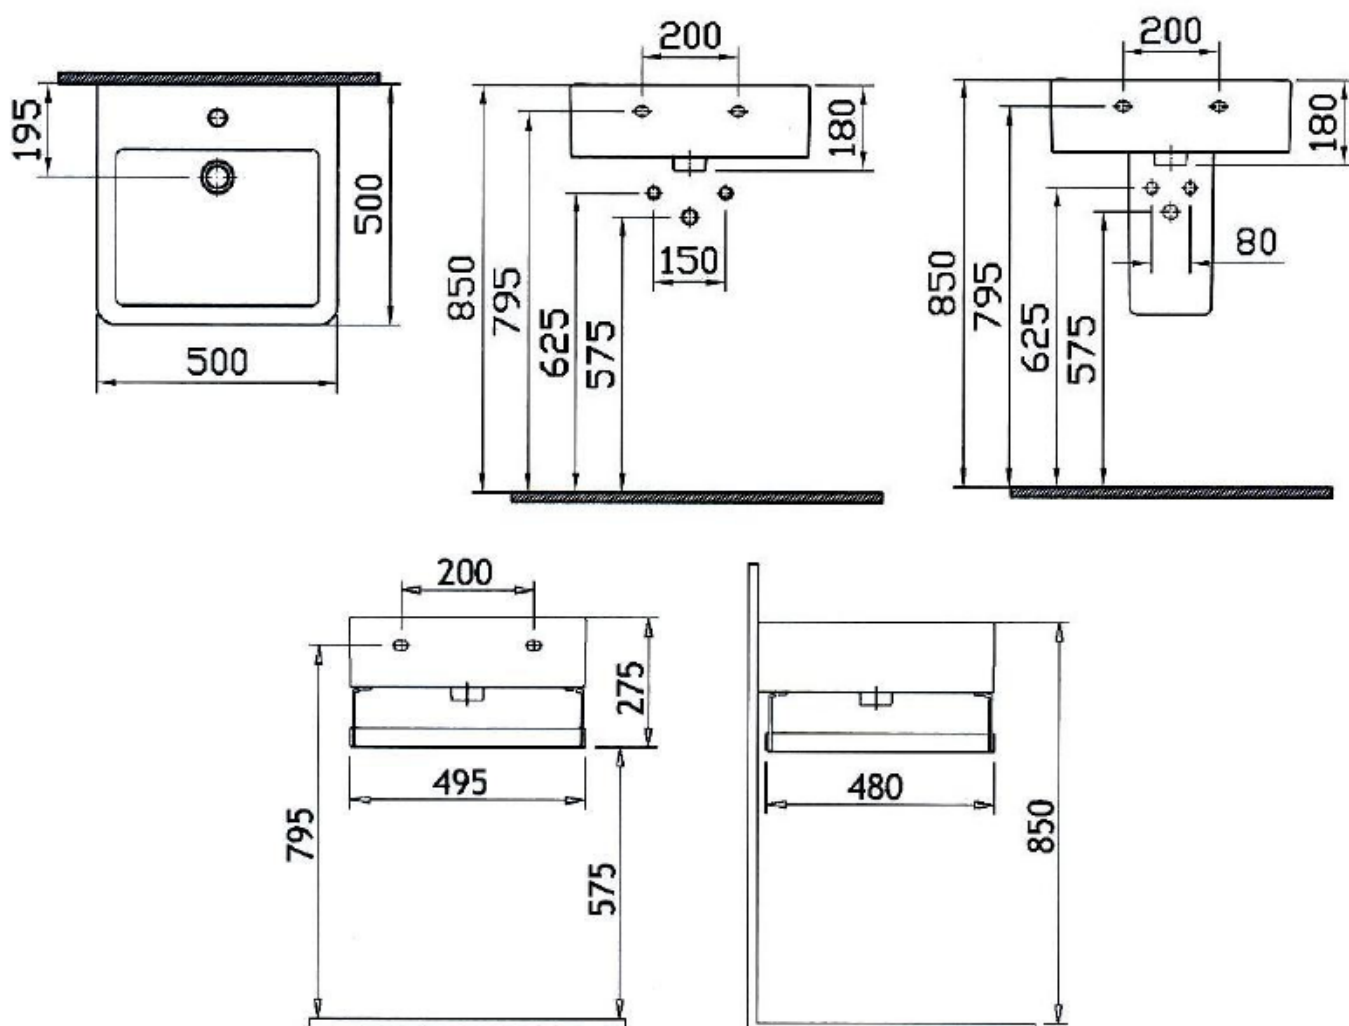

Nuovella

VitrA®

Model : 4077-003-0001

Product : Rectangular Washbasin, 50 cm

Model : 4148-003-0156

Product : Trap Cover

MADE IN TURKEY

Nuovella

VitroA®

Model : 4077-003-0001
Product : Rectangular Washbasin, 50 cm

Model : 340-1210
Product : Towel Bar

MADE IN TURKEY

Nuovella

VitroA®

Model : 4077-003-0001
Product : Washbasin, 50 cm

Model : 4078-003-0001
Product : Washbasin, 60 cm

Model : 50873
Product : Glass Counter With Towel Bar, 120 cm
Asymmetrical W.B. Installation
Without Washbasin 4077, 4078
Washbasin Hole is pre-drilled
Body Material : Glass , Color : Glass

4077-003-0001