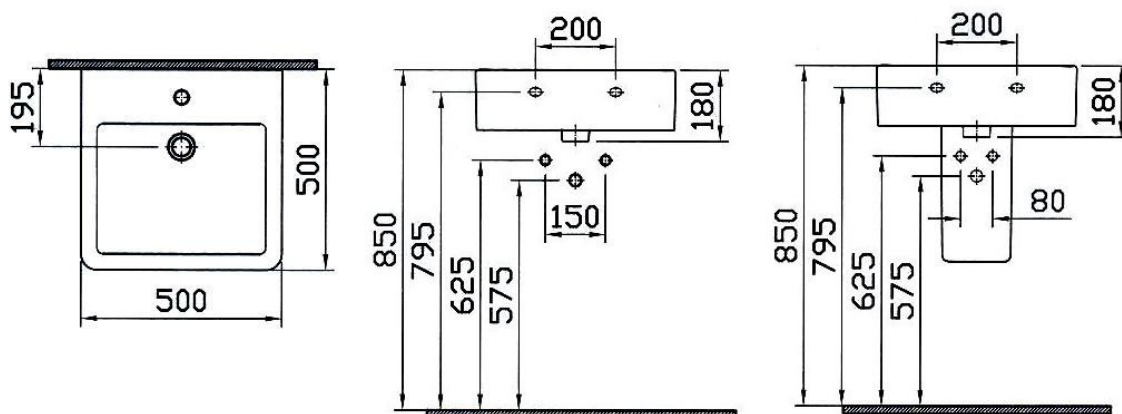

Nuovella

VitrA®

Model : 4077-003-0001

Product : Rectangular Washbasin, 50 cm

Model : 4148-003-0156

Product : Trap Cover

MADE IN TURKEY

Nuovella

VitroA®

Model : 4077-003-0001
Product : Rectangular Washbasin, 50 cm

Model : 340-1210
Product : Towel Bar

MADE IN TURKEY

Nuovella

VitroA®

Model : 4077-003-0001
Product : Washbasin, 50 cm

Model : 4078-003-0001
Product : Washbasin, 60 cm

Model : 50873
Product : Glass Counter With Towel Bar, 120 cm
Asymmetrical W.B. Installation
Without Washbasin 4077, 4078
Washbasin Hole is pre-drilled
Body Material : Glass , Color : Glass

4077-003-0001