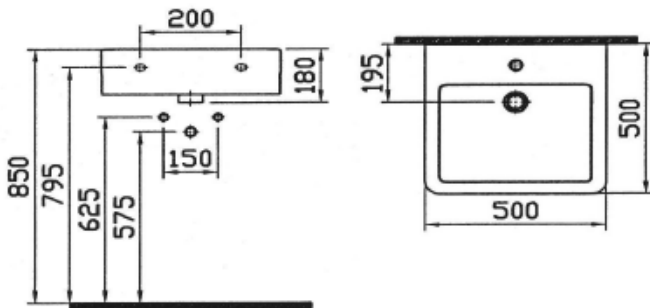

VitroA®

Model : 4077-003-0001
Product : Rectangular Washbasin, 50 cm

Model : 340-1210
Product : Towel Bar

MADE IN TURKEY

Nuovella

VitroA®

Model : 4077-003-0001
Product : Washbasin, 50 cm

Model : 4078-003-0001
Product : Washbasin, 60 cm

Model : 50873
Product : Glass Counter With Towel Bar, 120 cm
Asymmetrical W.B. Installation
Without Washbasin 4077, 4078
Washbasin Hole is pre-drilled
Body Material : Glass , Color : Glass

4077-003-0001