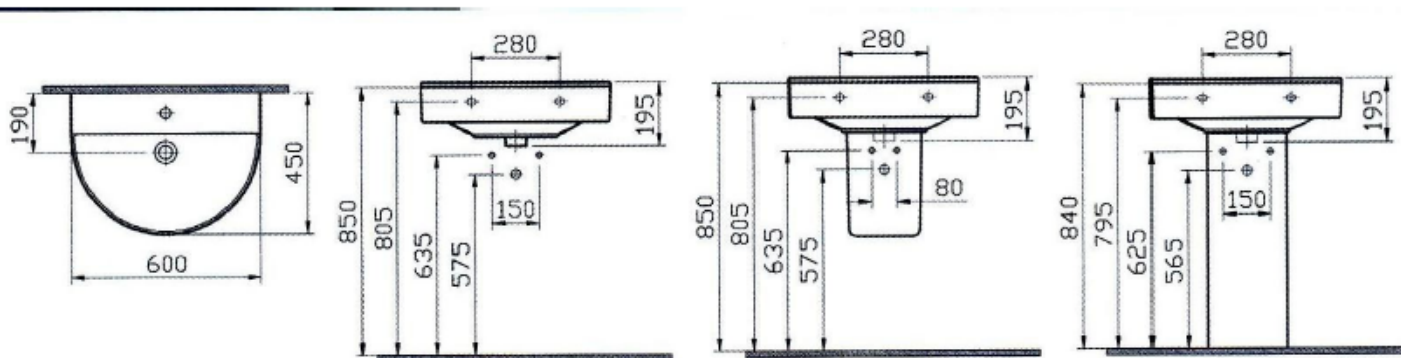

Model : 5251-003-0001
Product : Cloak-Room Basin, 60 cm

Model : 5257-003-0156
Product : Trap Cover

Model : 5267-003-0156
Product : Pedestal