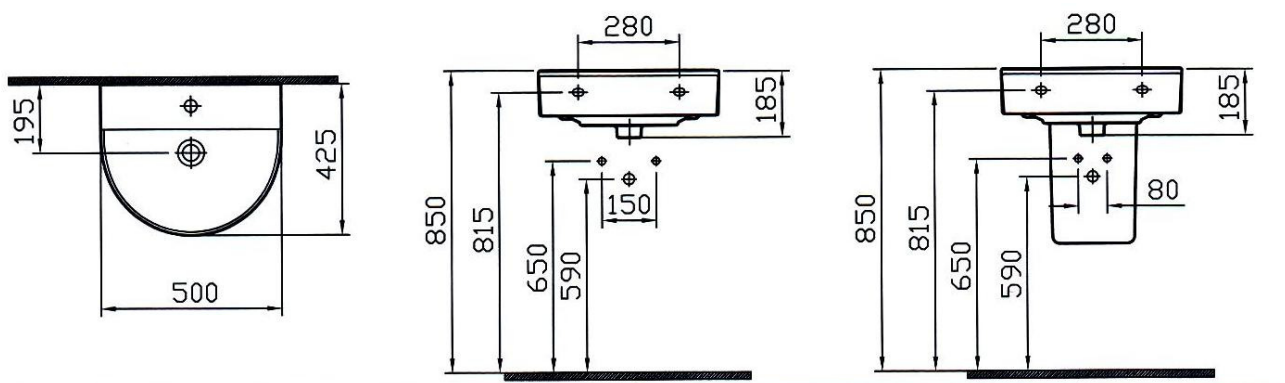

# VitrA®

**Model : 5250-003-0001**  
**Product : Cloak-Room Basin, 50 cm**

**Model : 5256-003-0156**  
**Product : Trap Cover**

MADE IN TURKEY