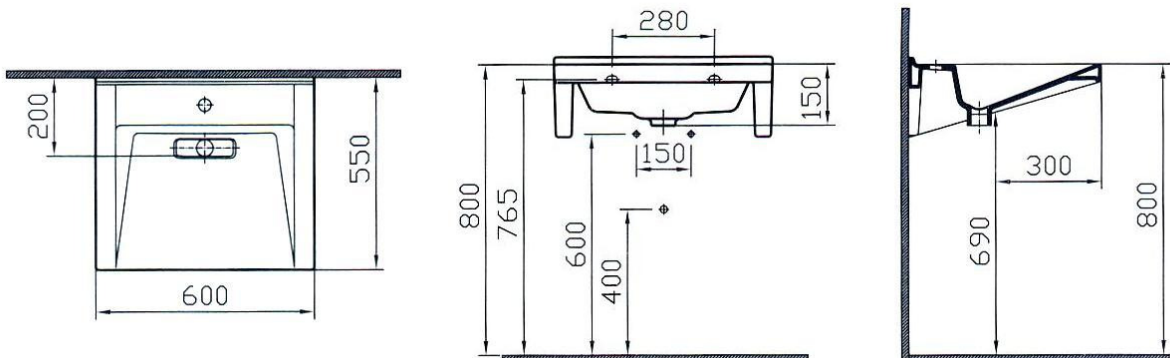

S50

VitrA®

Model : 5333-003-0041
Product : Washbasin, 60 cm
(Without Overflow Hole)
(Rectangular Siphon Included)

MADE IN TURKEY