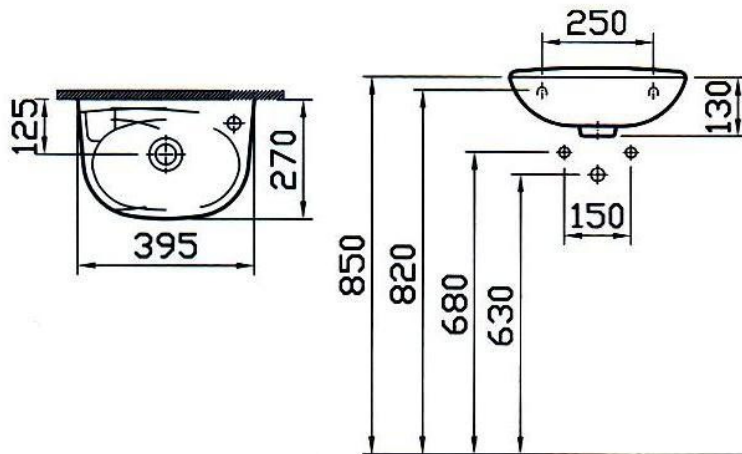

Arkitekt

Vitra®

Model : 6049-003-0016
Product : Cloak-room Basin,
40 cm, Without Tap Hole

Model : 6049-003-0294
Product : Cloak-room Basin,
40 cm, Tap hole on the Right Side

MADE IN TURKEY