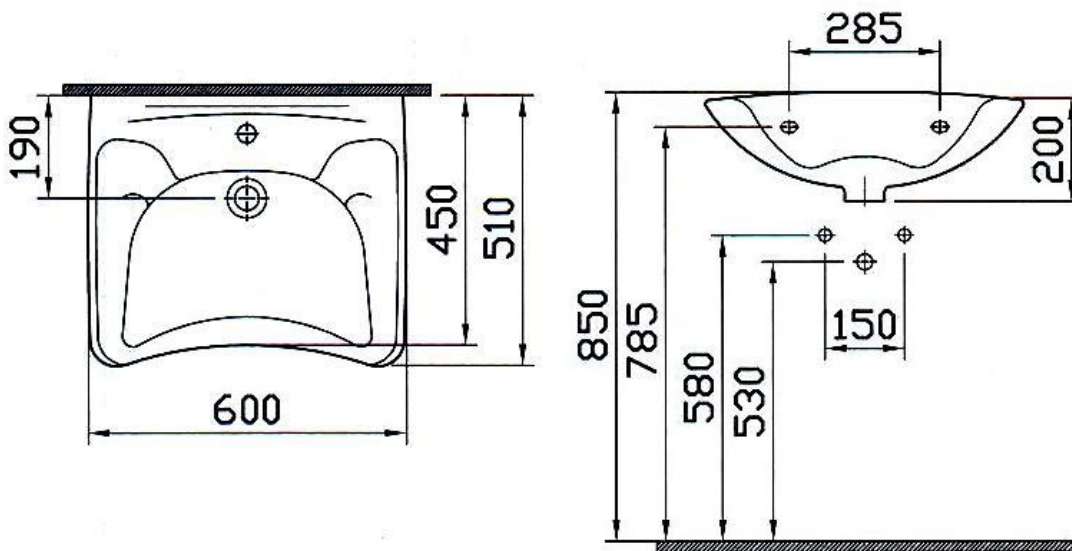

Arkitekt

VitrA®

Special Need's Pack

Model : 6147-003-0001
Product : Washbasin, 60 cm

MADE IN TURKEY