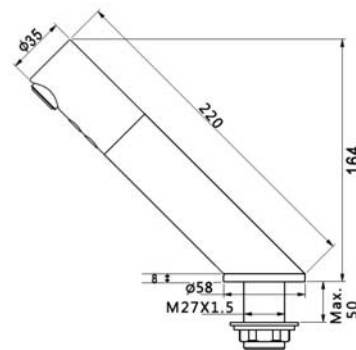

Model:	LB180
Description:	Deck-mounted Sensor Tap
Brand:	K&E Technology
Product Origin:	PRC
Finish:	Chrome / Matt Chrome / Black / Rosa Gold / Matt Gold / Lime / Blue / Red
Dimension:	As shown in the above diagrams