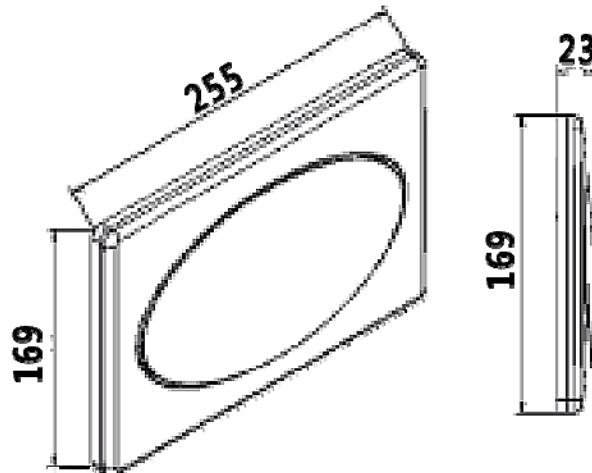

Product : -SKL Start / Stop Single Flush Plate

Model : 167-27060001-00  
Finish : White

Model : 167-27060030-00  
Finish : Matt Chrome

Model : 167-27060036-00  
Finish : Chrome

-WC Element SLK- 1180mm Concealed Cistern with Frame