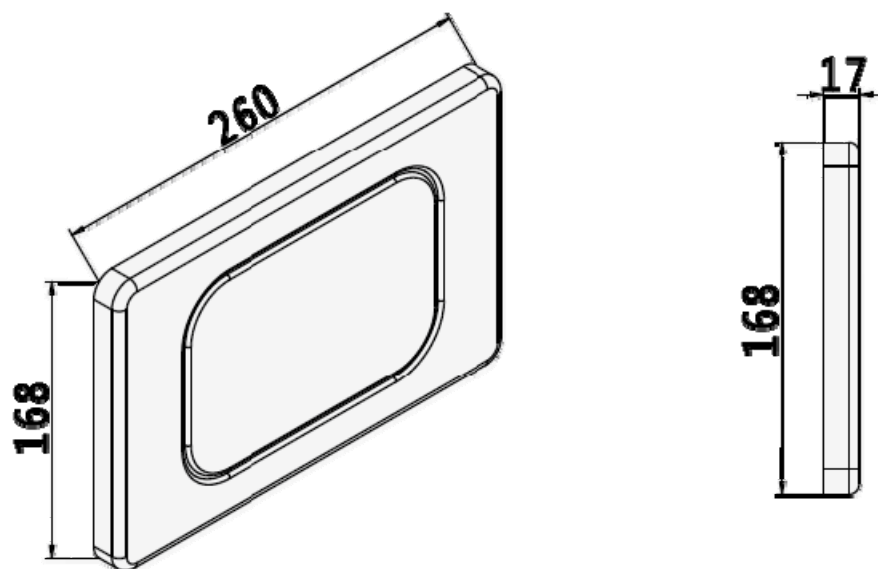

Product : SKL Start / Stop Single Flush Plate

Model : 167-27060053-00

Finish : Stainless Steel

*This Product Recommend use "JOMO" SLK Cistern