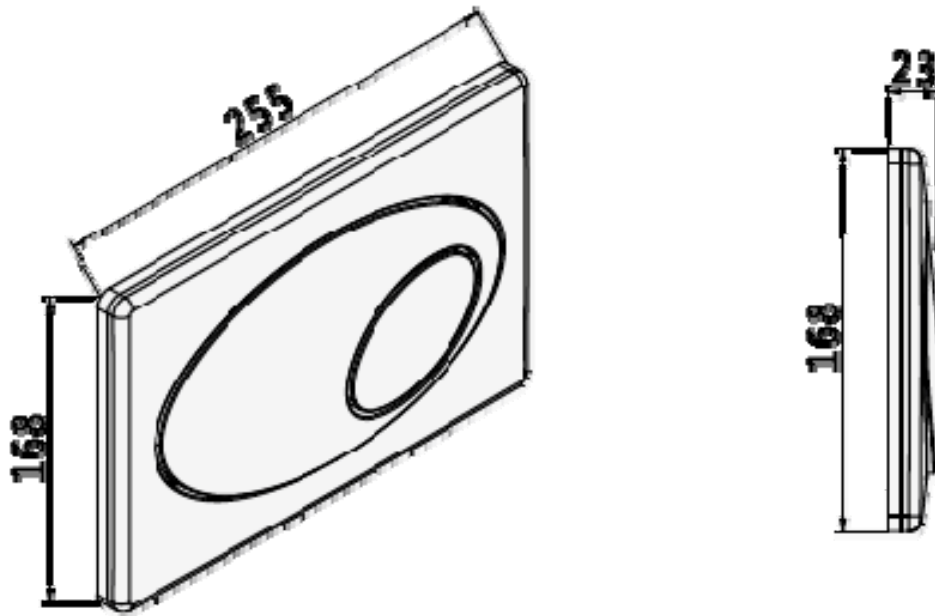

Product : -SLK 2- Mengen Dual Flush Plate

Model : 167-27070001-00 — White

Model : 167-27070030-00 — Matt Chrome

Model : 167-27070036-00 — Chrome

* This Product Recommend use "JOMO" SKL Cistern