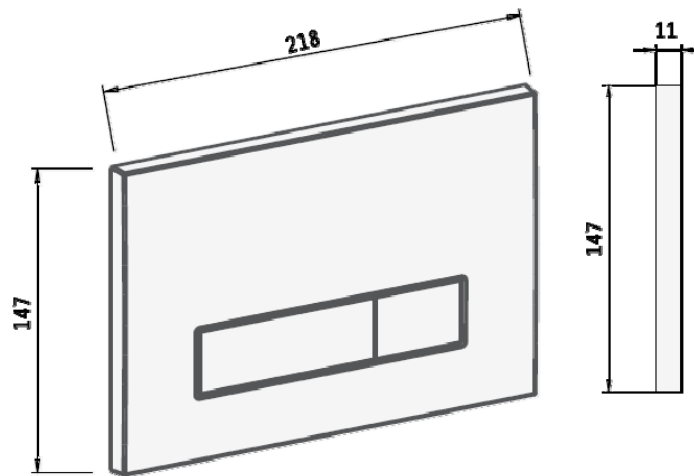

Product : SLS - Trend 2-Mengen Dual Flush Plate

Model : 167-3200-0101-00  
Finish : White

Model : 167-3200-3030-00  
Finish : Matt Chrome

Model : 167-3200-3636-00  
Finish : Chrome

\* This Product Recommend use "JOMO" SLS Cistern