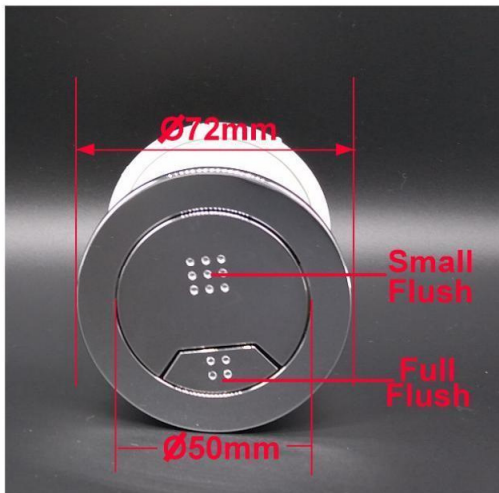

KE1002
Matt Chrome

KE1003
Matt Black

KE1001
Polished Chrome

KE1001-HG
Hairline Gold

● Image Photo Only

Model:	KE1001 / KE1002 / KE1003 / KE1001-HG
Description:	Pneumatic Dual Flush Actuator
Brand:	K&E
Finish:	Polished Chrome / Matt Chrome Matt Black / Hairline Gold
Dimension:	Ø 72mm, Deep : 97mm

* Suitable for "Valsir" Winner S Concealed Cistern
(VS0853275HK / VS0853058HK)
Or "K&E" KE1000 Cistern.