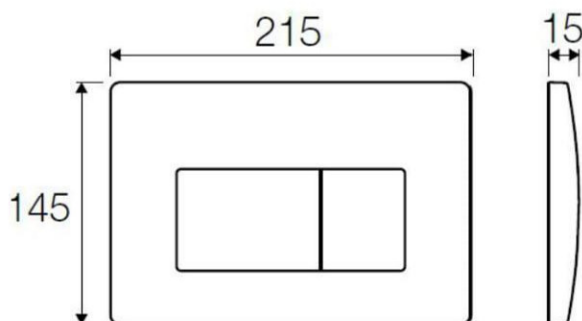

P1 ABS Pneumatic Dual Flush Actuator

VS08726-35
Chrome

VS08726-01
White

VS08726-37
Satin Chrome

VS08726-41
Piano Black

***Compatible Cisterns : Tropea S / Winner S / Tropea 3 / Evolut.**

Connection Pipes for Pneumatic Mechanism, Single Flush, 2.5m For Tropea3 / Evolut Cistern
Model : VS0872204