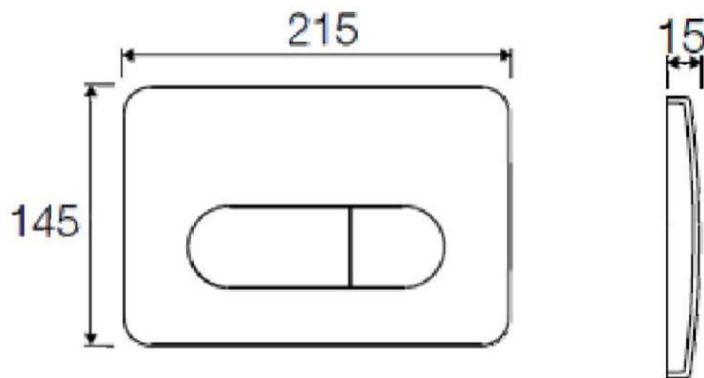

P2 ABS Pneumatic Dual Flush Actuator

- VS08715-01 : White
- VS08715-35 : Polished Chrome
- VS08715-37 : Satin Chrome

*Compatible Cisterns : Tropea S / Winner S / Tropea 3 / Evolut

Connection Pipes for Pneumatic Mechanism, Single Flush, 2.5m For Tropea3 / Evolut Cistern
Model : VS0872204