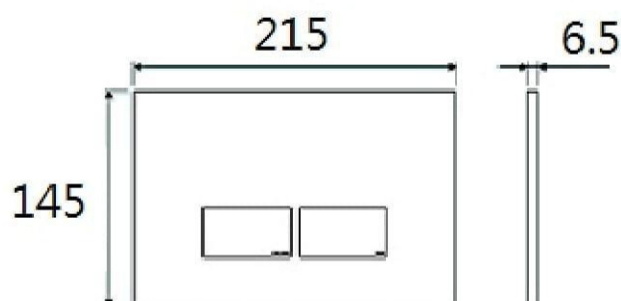

P3 ABS Pneumatic Dual Flush Actuator

VS0869211—White
VS0869245 - Chrome
VS0869247 - Satin Chrome

Button with Braille

***Compatible Cisterns : Tropea S / Winner S / Tropea 3 / Evolut.**

Connection Pipes for Pneumatic Mechanism, Single Flush, 2.5m For Tropea3 / Evolut Cistern
Model : VS0872204