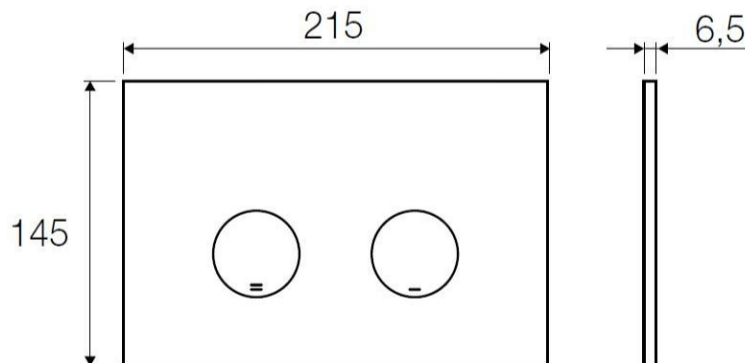

## P4 ABS Pneumatic Dual Flush Actuator

VS0869311 - White  
VS0869345 - Polished Chrome  
VS0869347 - Matt Chrome

Button with Braille

**\*Compatible Cisterns : Tropea S / Winner S / Tropea 3 / Evolut**

Connection Pipes for Pneumatic Mechanism, Single Flush, 2.5m For Tropea3 / Evolut Cistern  
Model : VS0872204