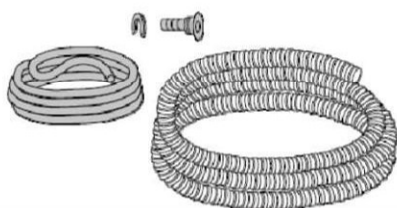

## P4 ABS Pneumatic Dual Flush Actuator

VS0869311 - White  
VS0869345 - Polished Chrome  
VS0869347 - Matt Chrome

Button with Braille

**\*Compatible Cisterns : Tropea S / Winner S / Tropea 3 / Evolut**

Connection Pipes for Pneumatic Mechanism, Single Flush, 2.5m For Tropea3 / Evolut Cistern  
Model : VS0872204

Product : Mechanical to Pneumatic Conversion Kit For Tropea3 / Evolut Cistern  
Model : VS0866692