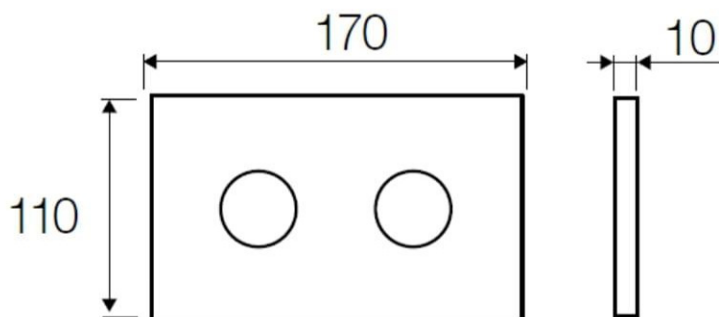

VS08750-11	White
VS08750-35	Polished Chrome
VS08750-37	Stain Chrome

**Compatible Cisterns : Tropea S / Winner S / Corallo 3
Tropea 3 / Evolut**

The Kit with pneumatic remote connection hoses (VS0872206) and in-wall box (VS0875208) are **NOT INCLUDED** in delivery scope.