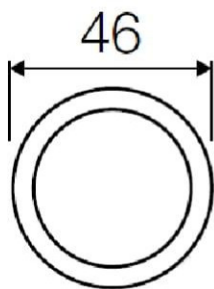

# Space-saving Dual Flush Buttons For TROPEA3 / EVOLUT / CORALLO3 TROPEA S / WINNER S

Model No. Finish  
VS08021-35 Polished Chrome  
VS08021-37 Satin Chrome

Connection Pipes for Pneumatic Mechanism, Single Flush, 2.5m  
For Tropea3 / Evolut Cistern  
Model : VS0872206