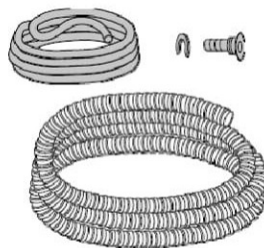

# Space-saving Dual Flush Buttons For TROPEA3 / EVOLUT / CORALLO3 TROPEA S / WINNER S

Model No. Finish  
VS08021-35 Polished Chrome  
VS08021-37 Satin Chrome

Connection Pipes for Pneumatic Mechanism, Single Flush, 2.5m  
For Tropea3 / Evolut Cistern  
Model : VS0872206

Product : Mechanical to Pneumatic Conversion Kit  
For Tropea3 / Evolut Cistern  
Model : VS0866692