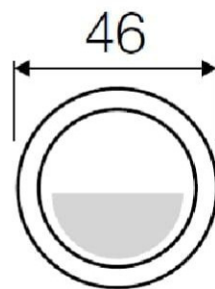

# Space-saving Dual Flush Buttons For TROPEA3 / EVOLUT / CORALLO3 TROPEA S / WINNER S

Model No. Finish  
VS08021-35 Polished Chrome  
VS08021-37 Satin Chrome

Connection Pipes for Pneumatic Mechanism, Single Flush, 2.5m  
For Tropea3 / Evolut Cistern  
Model : VS0872206