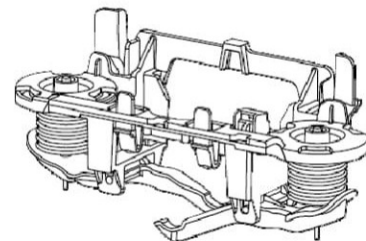

# Space-saving Dual Flush Buttons For TROPEA3 / EVOLUT / CORALLO3 TROPEA S / WINNER S

Model No. Finish  
VS08021-35 Polished Chrome  
VS08021-37 Satin Chrome

Connection Pipes for Pneumatic Mechanism, Single Flush, 2.5m  
For Tropea3 / Evolut Cistern  
Model : VS0872206

Product : Mechanical to Pneumatic Conversion Kit  
For Tropea3 / Evolut Cistern  
Model : VS0866692