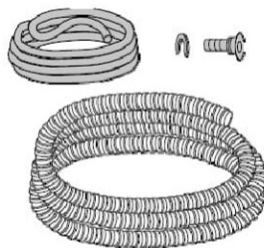

# Space-saving Dual Flush Buttons For TROPEA3 / EVOLUT / CORALLO3 TROPEA S / WINNER S

Model No. Finish  
VS08021-35 Polished Chrome  
VS08021-37 Satin Chrome

Connection Pipes for Pneumatic Mechanism, Single Flush, 2.5m  
For Tropea3 / Evolut Cistern  
Model : VS0872206

Product : Mechanical to Pneumatic Conversion Kit  
For Tropea3 / Evolut Cistern  
Model : VS0866692