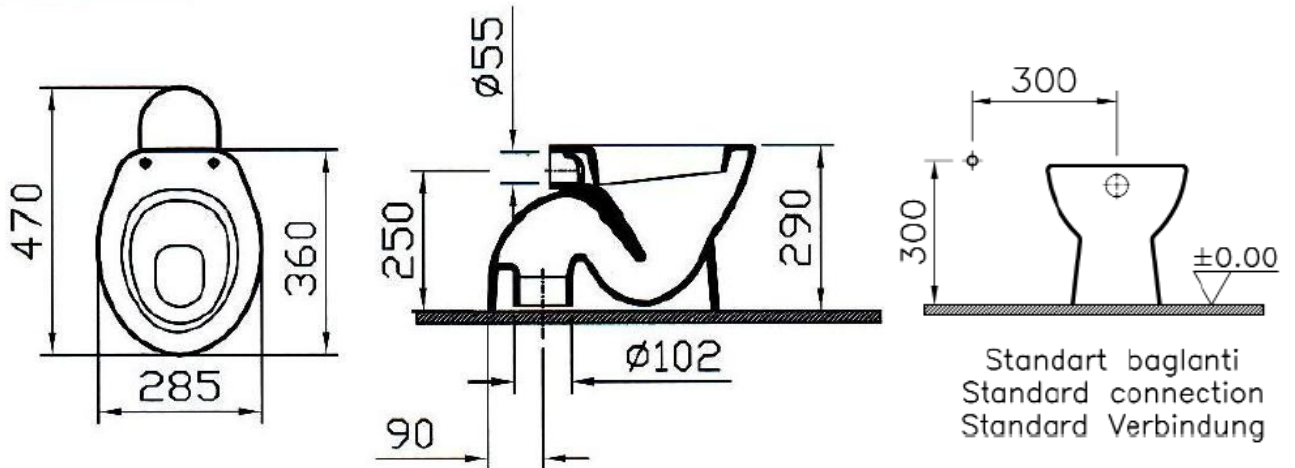

Arkitekt

Children Products

Vitra®

Model : 6877-003-0075

**Product : WC Pan
(Vertical Outlet)**

Color : White

Model : 03-003-001

**Product : Toilet Seat
(Polyester) (Metal Hinge)**

Color : White

MADE IN TURKEY