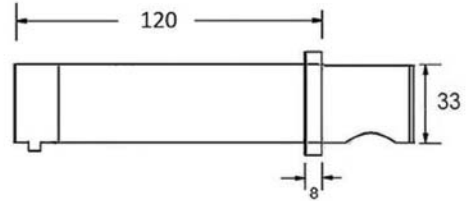

# SD120 Wall Mount Soap Dispenser

Product	Wall Mount Soap Dispenser
Brand	K&E
Model	SD120
Adaptor	Input 100-240V 50-60Hz
Output	15VDC 1.6A
Power Rate	8W
Sensor Distance	5 cm
Temperature	5-10°C
Liquid Tank Capacity	2L
Length of Power Wire	1.8m
Length of Pipes	1.5m