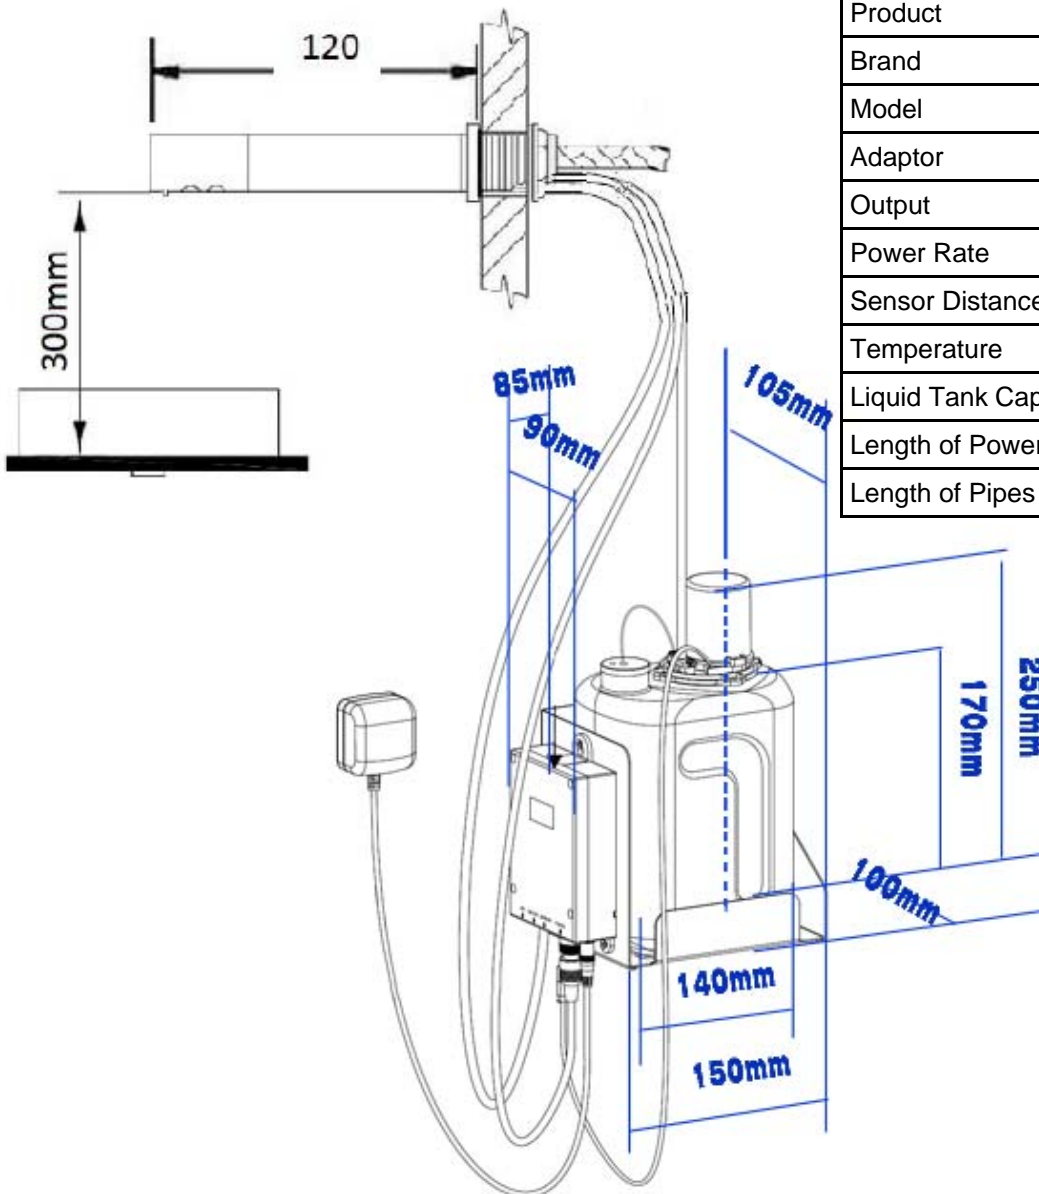

# SD120 Wall Mount Soap Dispenser

Product	Wall Mount Soap Dispenser
Brand	K&E
Model	SD120
Adaptor	Input 100-240V 50-60Hz
Output	15VDC 1.6A
Power Rate	8W
Sensor Distance	5 cm
Temperature	5-10°C
Liquid Tank Capacity	2L
Length of Power Wire	1.8m
Length of Pipes	1.5m