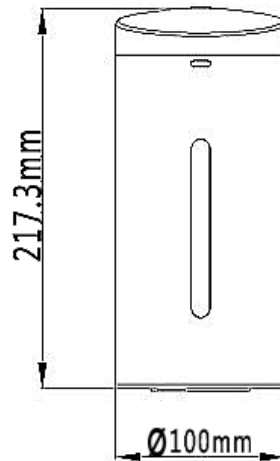

Soap Dispenser Series

SPECIFICATION

SD910 Automatic Soap Dispenser

Product Specification Details :

- Power Type : DC
- Power Specification (Power input) : DC 9V
- Battery Type / Numbers : Alkaline AA X pcs
- Dimensions : 100Wx112.6Dx217.3H
- Material : Stainless Steel with Black
- Capacity : 650ml
- Sensing Distance : $\leq 15\text{cm}$
- Ambient Temp. Range : 0~45° C

* 350mm is needed If that is Stainless Steel Desk