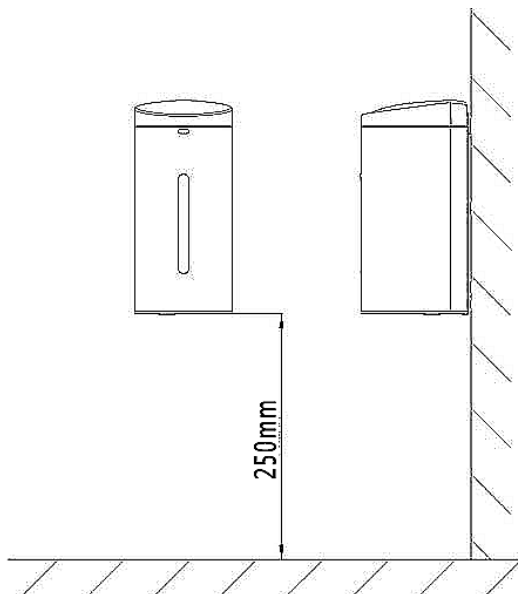

Soap Dispenser Series

SPECIFICATION

SD910 Automatic Soap Dispenser

Product Specification Details :

- Power Type : DC
- Power Specification (Power input) : DC 9V
- Battery Type / Numbers : Alkaline AA X pcs
- Dimensions : 100Wx112.6Dx217.3H
- Material : Stainless Steel with Black
- Capacity : 650ml
- Sensing Distance : $\leq 15\text{cm}$
- Ambient Temp. Range : 0~45° C

* 350mm is needed If that is Stainless Steel Desk