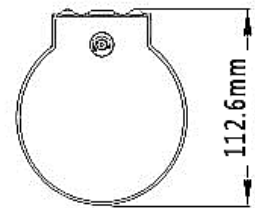

Soap Dispenser Series

SPECIFICATION

SD910 Automatic Soap Dispenser

Product Specification Details :

- Power Type : DC
- Power Specification (Power input) : DC 9V
- Battery Type / Numbers : Alkaline AA X pcs
- Dimensions : 100Wx112.6Dx217.3H
- Material : Stainless Steel with Black
- Capacity : 650ml
- Sensing Distance : $\leq 15\text{cm}$
- Ambient Temp. Range : 0~45° C

* 350mm is needed If that is Stainless Steel Desk