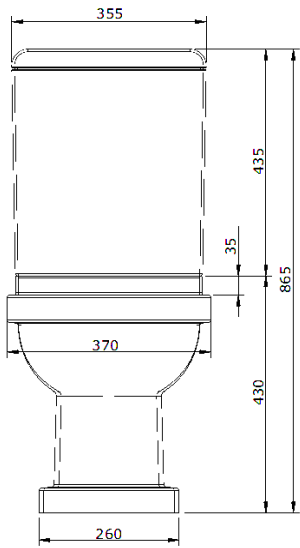

Vintage

sanindusa^(R)
lifemoments

Model : 117021
Product : Close Couple
W.C. Pan (S-Trap)

Model : 117022
Product : Close Couple
W.C Pan (P-Trap)

Model : 117111
Product : Cistern

Model : 21711
Toilet Seat & Cover

Model : 21731
Soft Closing Seat Cover