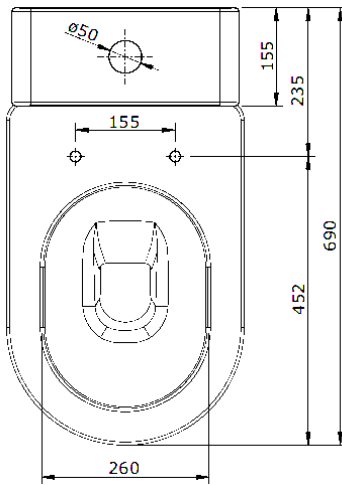

Vintage

sanindusa^(R)
lifemoments

Model : 117021
Product : Close Couple
W.C. Pan (S-Trap)

Model : 117022
Product : Close Couple
W.C Pan (P-Trap)

Model : 117111
Product : Cistern

Model : 21711
Toilet Seat & Cover

Model : 21731
Soft Closing Seat Cover