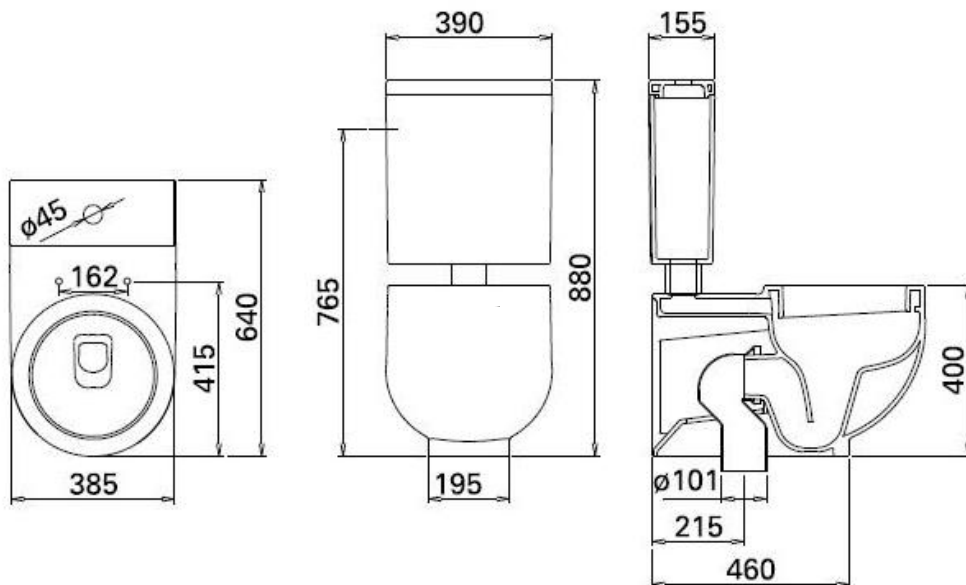

W|CA

sanindusa^(R)

lifemoments

P-trap Close-Couple WC W/ Fitting Kit
Model : 111022

S-Trap Close-Couple WC W/ Fitting Kit
Model : 111021

Cistern For 111022 Or 111021
Model : 111111

Duroplast Toilet Seat Inox Hinges
Model : 21111

DESIGN PLUS