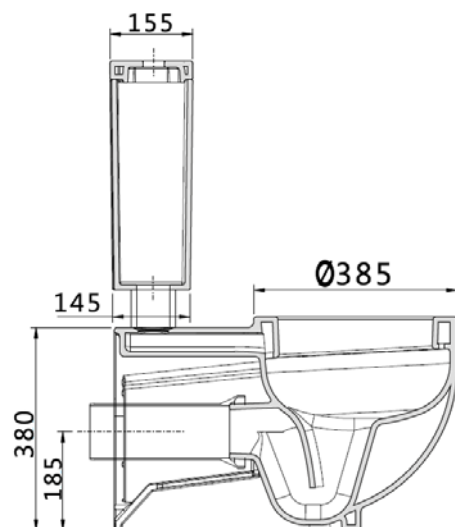

W|CA

sanindusa^(R)

lifemoments

P-trap Close-Couple WC W/ Fitting Kit
Model : 111022

S-Trap Close-Couple WC W/ Fitting Kit
Model : 111021

Cistern For 111022 Or 111021
Model : 111111

Duroplast Toilet Seat Inox Hinges
Model : 21111