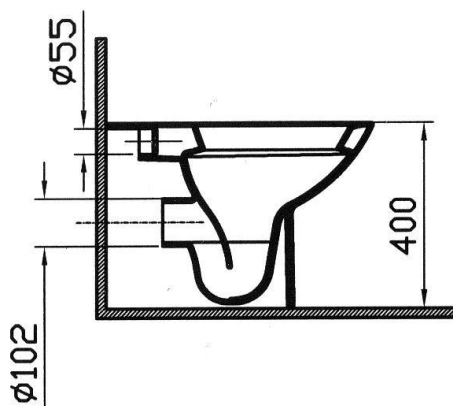

56-003-009