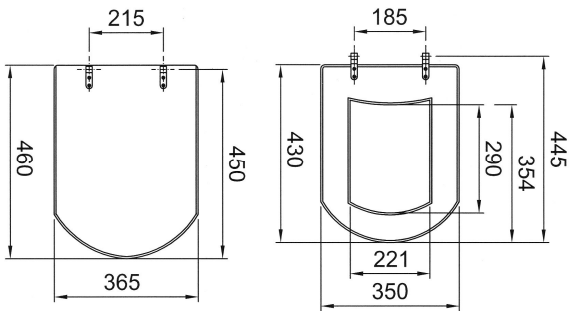

Model : 5038-003-0075
Product : Back To Wall WC Pan
(Horizontal Outlet)

Model : 32-003-001
Product : Toilet Seat
(Duraplast) (Metal Hinge)

Model : 56-003-009
Product : Toilet Seat
(Soft-Closing, Detachable Hinge)

32-003-001