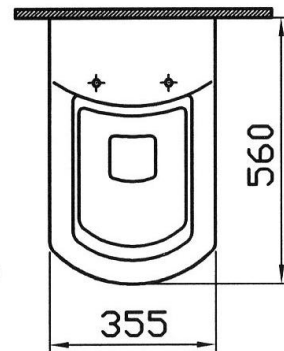

56-003-009