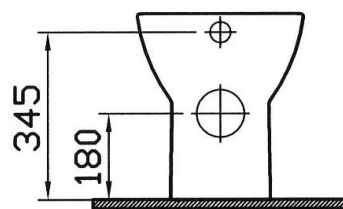

56-003-009