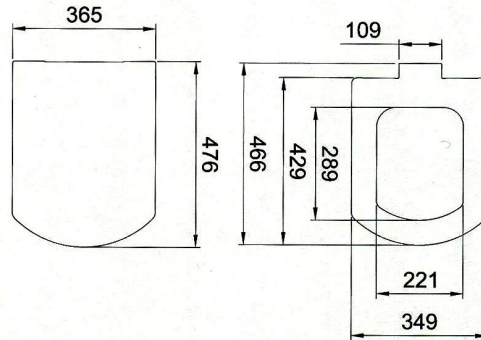

56-003-009